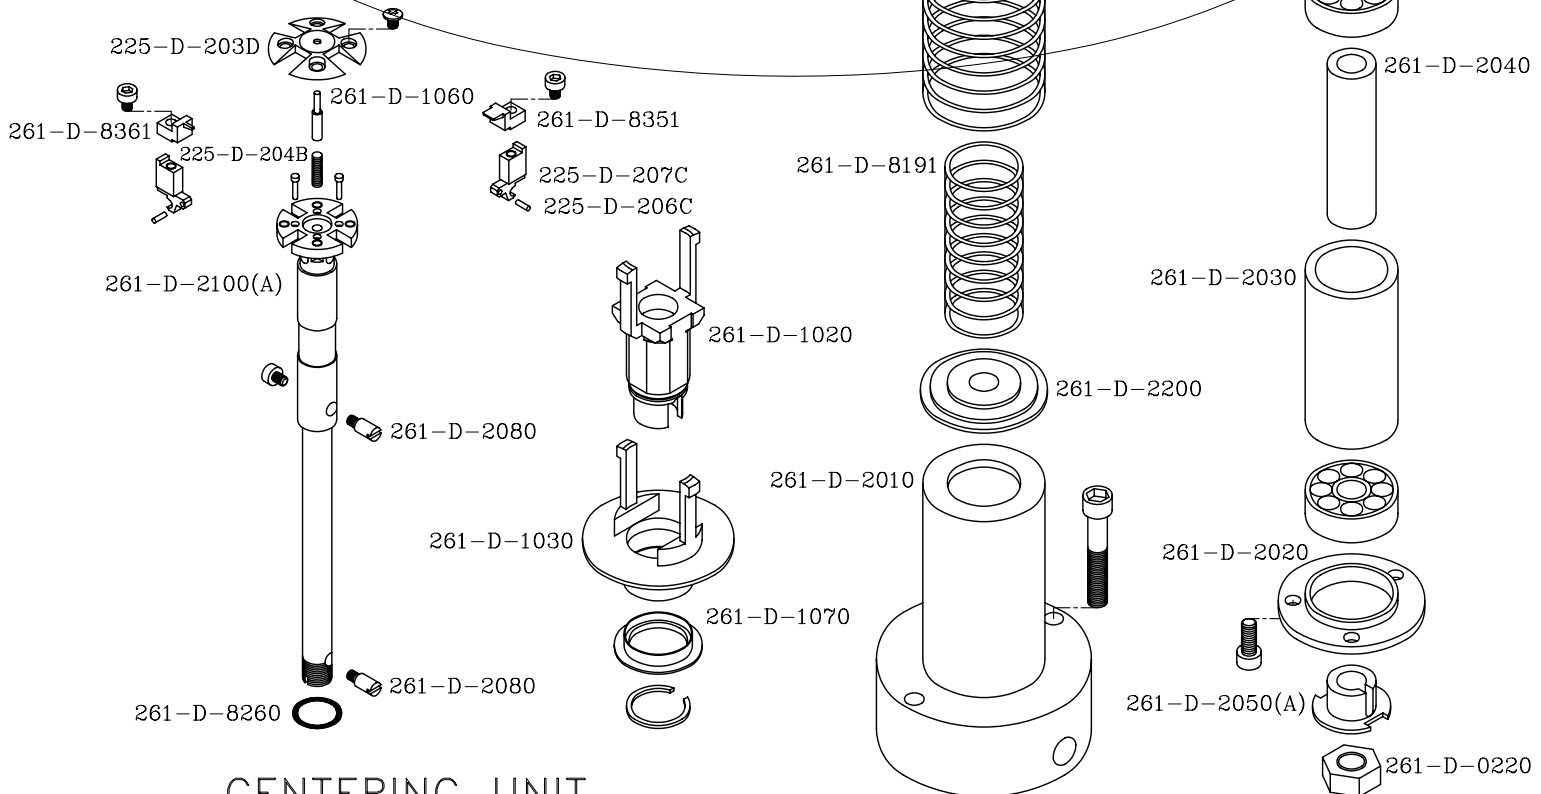

2.5mm-PITCH
 COMPONENT SELECTING
 UNIT
 (TDK , VC5)

2.5mm-PITCH
 COMPONENT SELECTING
 UNIT
 (TDK , VC5)

CENTERING UNIT
(STANDARD TYPE) TDK, RX4

PLEASE REFER S\$/pc IN OUR PRICE-LIST (TDK)

CENTERING UNIT
(ANGULAR TYPE) TDK, RX4