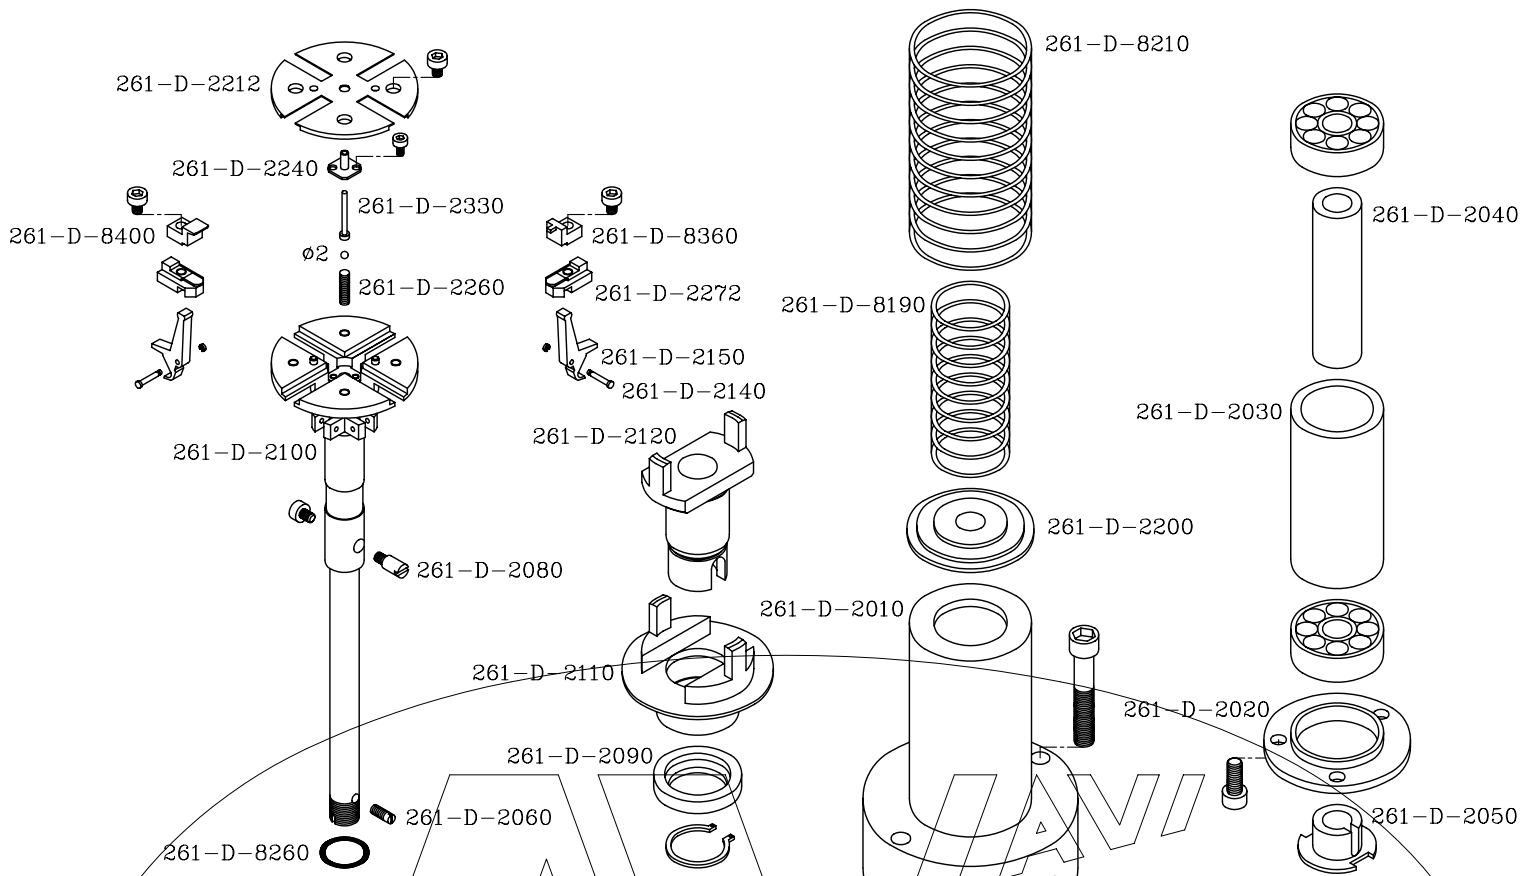

2.5mm-PITCH
 COMPONENT SELECTING
 UNIT
 (TDK , VC5)

2.5mm-PITCH
 COMPONENT SELECTING
 UNIT
 (TDK , VC5)

CENTERING UNIT
(STANDARD TYPE) TDK, RX4

PLEASE REFER S\$/pc IN OUR PRICE-LIST (TDK)

CENTERING UNIT
(ANGULAR TYPE) TDK, RX4