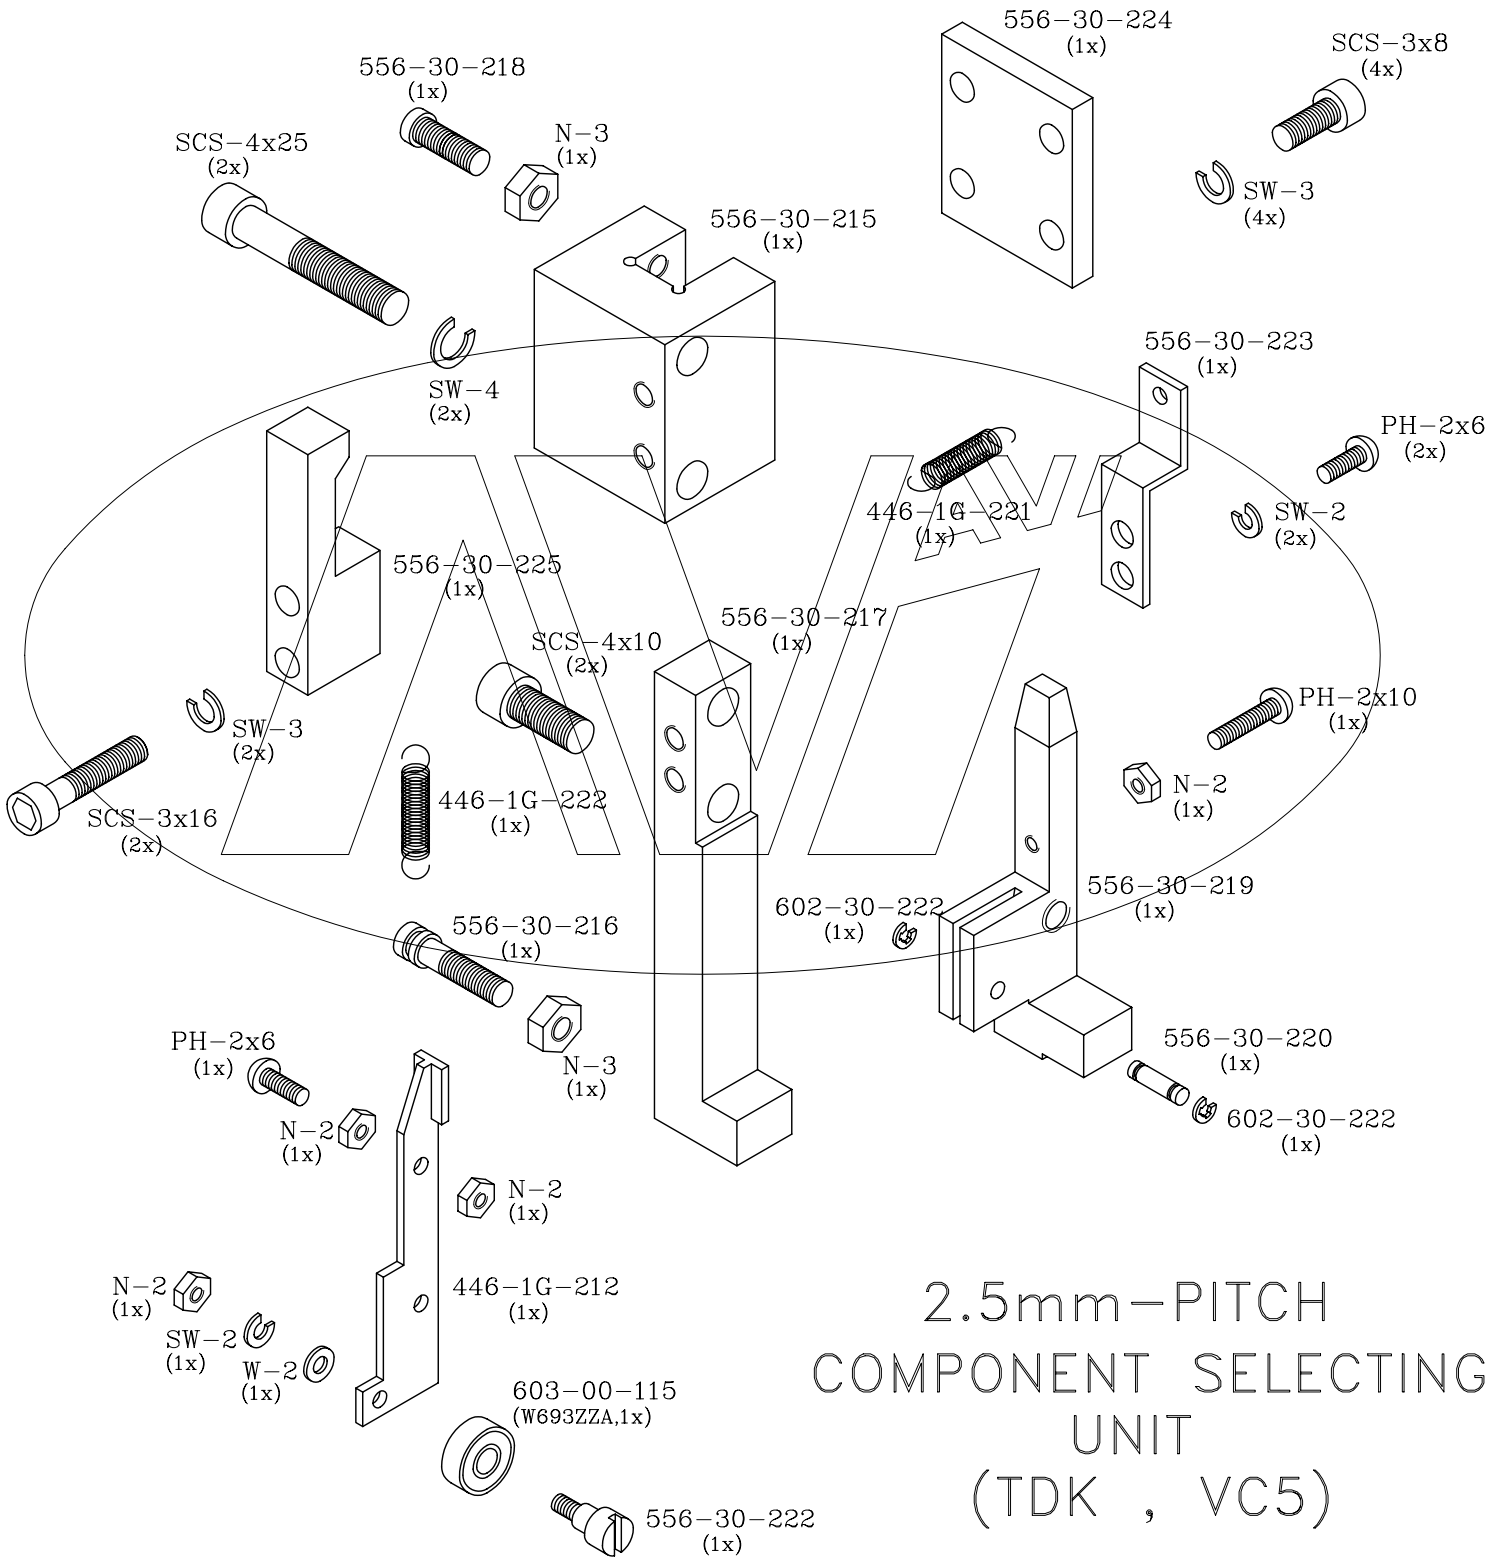

2.5mm-PITCH
 COMPONENT SELECTING
 UNIT
 (TDK , VC5)

2.5mm-PITCH
 COMPONENT SELECTING
 UNIT
 (TDK , VC5)

CENTERING UNIT
(STANDARD TYPE) TDK, RX4

PLEASE REFER S\$/pc IN OUR PRICE-LIST (TDK)

CENTERING UNIT
(ANGULAR TYPE) TDK, RX4

PLEASE REFER S\$/pc IN OUR PRICE-LIST (TDK)