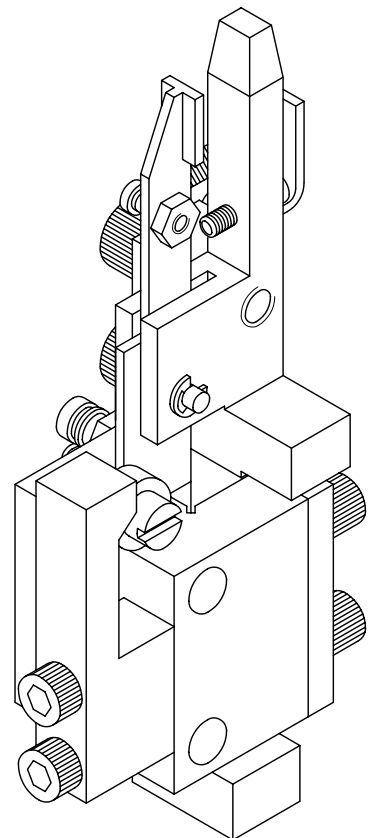

2.5mm-PITCH
 COMPONENT SELECTING
 UNIT
 (TDK , VC5)

2.5mm-PITCH
 COMPONENT SELECTING
 UNIT
 (TDK , VC5)

CENTERING UNIT
(STANDARD TYPE) TDK, RX4

PLEASE REFER S\$/pc IN OUR PRICE-LIST (TDK)

CENTERING UNIT
(ANGULAR TYPE) TDK, RX4